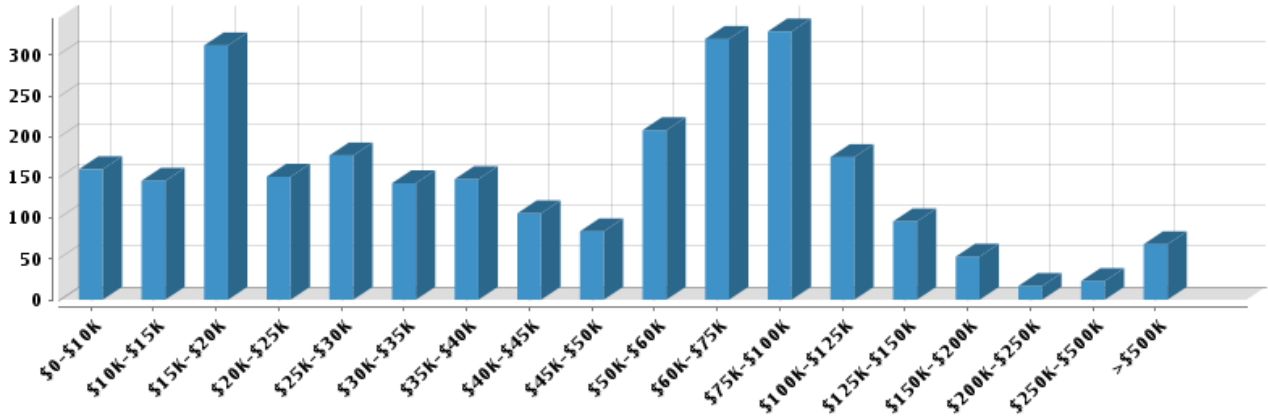

Age

Gender

Marital Status

Housing

Summary

Median Home Sale Price:	\$268,500
Median Dwelling Age:	12 years
Median Value of Home Equity:	\$177,263
Median Mortgage Debt:	\$84,778

Stability

Annual Residential Turnover:	11%
5+ Years in Residency:	26.17%
Median Years in Residency:	3.4

Occupancy

Fair Market Rents (County)

Quality of Life

Workers by Industry

Agricultural, Forestry, Fishing:	29
Construction:	195
Manufacturing:	18
Transportation and Communications:	35
Wholesale Trade:	27
Retail Trade:	975
Finance, Insurance and Real Estate:	964
Services:	703
Public Administration:	86
Unclassified:	55

Workforce

Household Income

Average Household Income:

\$63,408

Average Per Capita Income:

\$27,832

January High Temp (avg °F):	55
January Low Temp (avg °F):	35.1
July High Temp (avg °F):	89.5
July Low Temp (avg °F):	72.8
Annual Precipitation (inches):	55.14