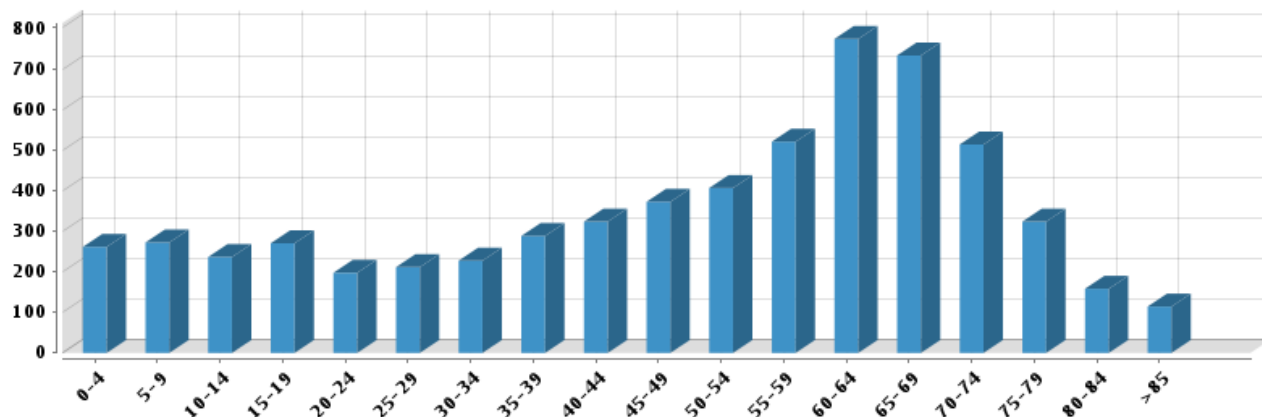

Demographics

Based on ZIP Code: 28469

Population

Summary

Estimated Population:	6,190
Population Growth (since 2000):	51.8%
Population Density (ppl / mile):	282
Median Age:	54.34

Household

Number of Households:	2,717
Household Size (ppl):	2
Households w/ Children:	599

Age

Gender

Marital Status

Housing

Summary

Median Home Sale Price:	\$268,500
Median Dwelling Age:	12 years
Median Value of Home Equity:	\$177,263
Median Mortgage Debt:	\$84,778

Stability

Annual Residential Turnover:	11%
5+ Years in Residency:	26.17%
Median Years in Residency:	3.4