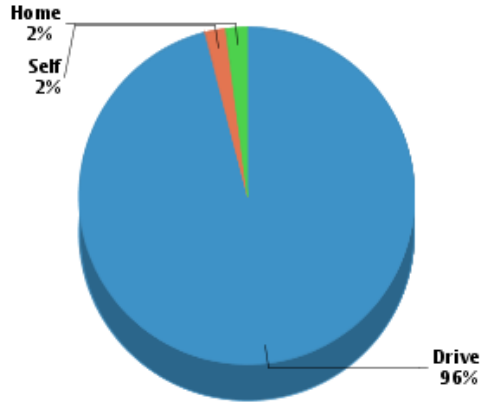

Workforce

Household Income

Average Household Income:

\$63,408

Average Per Capita Income:

\$27,832

January High Temp (avg °F):	55
January Low Temp (avg °F):	35.1
July High Temp (avg °F):	89.5
July Low Temp (avg °F):	72.8
Annual Precipitation (inches):	55.14