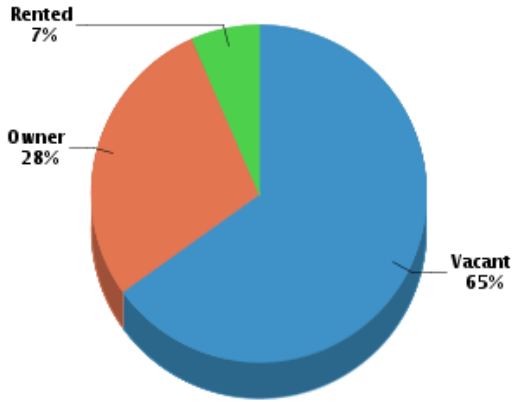

Age

Gender

Marital Status

Housing

Summary

Median Home Sale Price:	\$268,500
Median Dwelling Age:	12 years
Median Value of Home Equity:	\$177,263
Median Mortgage Debt:	\$84,778

Stability

Annual Residential Turnover:	11%
5+ Years in Residency:	26.17%
Median Years in Residency:	3.4

Occupancy

Fair Market Rents (County)

Quality of Life

Workers by Industry

Agricultural, Forestry, Fishing:	29
Construction:	195
Manufacturing:	18
Transportation and Communications:	35
Wholesale Trade:	27
Retail Trade:	975
Finance, Insurance and Real Estate:	964
Services:	703
Public Administration:	86
Unclassified:	55