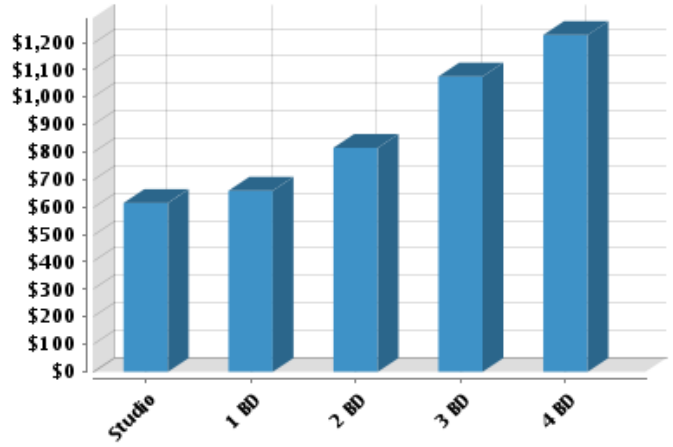

Fair Market Rents (County)

Quality of Life

Workers by Industry

Agricultural, Forestry, Fishing:	29
Construction:	195
Manufacturing:	18
Transportation and Communications:	35
Wholesale Trade:	27
Retail Trade:	975
Finance, Insurance and Real Estate:	964
Services:	703
Public Administration:	86
Unclassified:	55