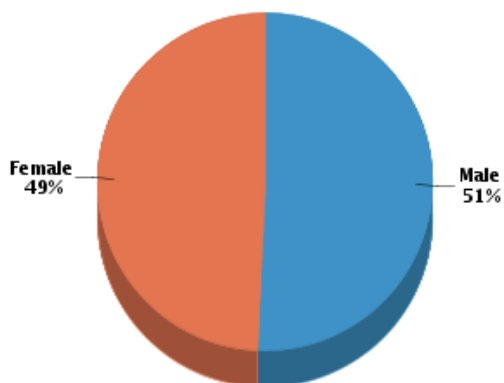

Demographics

Based on ZIP Code: 28469

Population

Summary

Estimated Population:	6,190
Population Growth (since 2000):	51.8%
Population Density (ppl / mile):	282
Median Age:	54.34

Household

Number of Households:	2,717
Household Size (ppl):	2
Households w/ Children:	599

Age

Gender

Marital Status

Housing

Summary

Median Home Sale Price:	$268,500
Median Dwelling Age:	12 years
Median Value of Home Equity:	$177,263
Median Mortgage Debt:	$84,778

Stability

Annual Residential Turnover:	11%
5+ Years in Residency:	26.17%
Median Years in Residency:	3.4