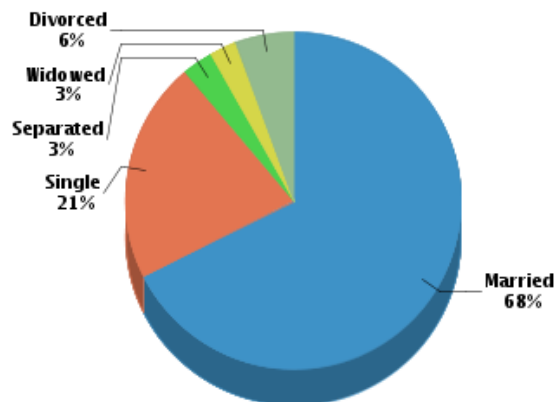

Marital Status

Housing

Summary

Median Home Sale Price:	$268,500
Median Dwelling Age:	12 years
Median Value of Home Equity:	$177,263
Median Mortgage Debt:	$84,778

Stability

Annual Residential Turnover:	11%
5+ Years in Residency:	26.17%
Median Years in Residency:	3.4